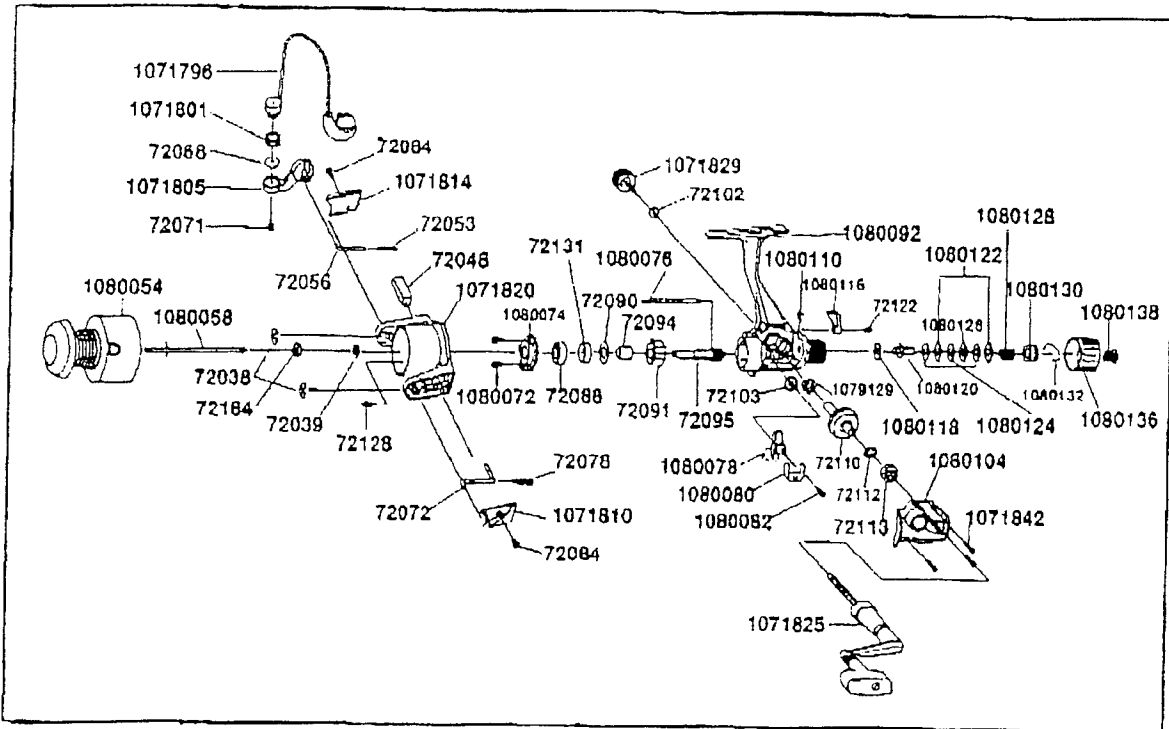

DIAGRAM

EN 1R

PART LIST

PART NO	PART NAME	PART NO	PART NAME	PART NO	PART NAME
1080054	Spool assy	1071796	Bail assy	1080110	Stopper lever spring
1080058	Main shaft	72071	Bail screw	72102	Handle sc. cap.wshr.
72038	E-Clip	1080072	Bearing plate screw	1071829	Handle sc. cap
72184	Rotor-nut	1080074	Bearing plate	1080116	Stopper lever
72039	Rotor D washer	72088	Ball bearing	72122	Stopper lever sc.
72128	Rotor nut lock screw	72095	Pinion gear	1080118	Drag "E"washer
1071820	Rotor	1080076	Tail shaft	1080120	Metal
72072	Kick lever	72103	O/S gear	1080122	Drag "A"washer
72078	Kick lever spring	1080078	O/S slider	1080124	Drag "B"washer
72084	Kick lever cover screw	1080080	O/S slider retainer	1080126	Drag "D"washer
1071810	Kick lever cover	1080082	O/S slider screw	1080128	Drag spring
72048	Rotor balance	1080092	Body	1080130	Drag nut
72056	Bail spring shaft	1079129	Body ball bearing	1080132	Back claw spring
72053	Bail spring	72110	Drive gear	1080136	Rear drag cap
1071814	Bail spring cover	72112	Adj washer	1080138	Rear drag cap sc.
72084	Bail sp. cvr. sc.	72113	Body cvr. ball bearing	72091	One way clutch
1071805	Arm lever	1080104	Body cover	72094	One way clutch bush
72068	Bail washer	1071842	Body cvr. sc.	72090	Bearing washer
1071801	Line roller Ball bearing	1071825	Handle assy	72131	B/Bearing bush